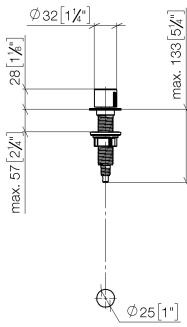

Strainer waste with control handle - Brushed Champagne (22kt Gold)

ELIO

10 712 970

- control for single basin
- including adapter for Bowden cable

Fits ELIO, ENO, MEM, META SQUARE, SYNC and TARA ULTRA

Fits: ELIO, MEM, ENO, SYNC, TARA ULTRA, META SQUARE

	Brushed Champagne (22kt Gold)	10 712 970-46
	Chrome	10 712 970-00
	Brushed Platinum	10 712 970-06
	Platinum	10 712 970-08
	Durabrand (23kt Gold)	10 712 970-09
	Dark Chrome	10 712 970-19
	Brushed Durabrand (23kt Gold)	10 712 970-28
	Matte Black	10 712 970-33
	Champagne (22kt Gold)	10 712 970-47
	Brushed Chrome	10 712 970-93
	Brushed Dark Platinum	10 712 970-99

10 712 970

mm [inches]

10 712 970

Parts for other finishes can be found here: [Chrome](#)

Spare parts list

No.	Item Number	Name	Quantity used	Delivery time
1	09 20 97 030-46	handle	1	60
2	90 12 12 002 00 90	fixing cap	1	2
3	09 27 87 011-46	rosette	1	30
4	09 14 10 042 90	seal	1	2
5	09 29 06 087-46	spindle	1	-
Spare part can no longer be ordered, please order the replacement item				
6	04 30 01 029 00 90	adaptor	1	2
7	09 24 03 175 90	adaptor	1	2
8	09 11 10 073-07	connection	1	30
9	09 11 10 074-07	connection	1	30
10	09 11 10 079-07	connection	1	30
11	09 30 11 087 90	disc	1	2
12	09 23 30 024-07	nut	1	30